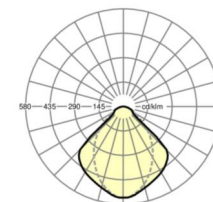

LIGHTING TECHNOLOGY

Placement	LED, Colour rendering/Light colour CRI ≥ 80 / 4000K
Colour tolerance (MacAdam)	3SDCM
Photobiological safety (Luminaire)	RG1
Nominal luminous flux	9719lm
LED service life	50000h L80/B10 (Tq 25°C)
Luminaire luminous efficiency	128lm/W
Beam angle	(C0) / 75 ° (C90)
UGR lat./long.	19.5 / 19.8

MECHANICS

Housing colour	traffic white RAL 9016
Dimensions (LxWxH/DxH)	1548mm x 312mm x 90mm
Depth	83mm
Ceiling system	concealed symmetrical rail construction [VS], cut-out ceilings [AD]
Ceiling cut-out (LxW/D)	1535mm x 300mm
Installation depth	250mm [AD]; 250mm [VS]
Weight (net)	12.27kg
Type of installation	Ceiling installation individual mounting

DEEP-LINK

<https://www.regiolux.de/en/article/78120024100>

Reference	LED 9700lm 840
ηLB	100 %
Φ ↓/↑	100 % / 0 %
UGR lat./long.	19.5 / 19.8

Dimensions

L	1548 mm	Length
B	312 mm	Width
H	90 mm	Height
T	83 mm	Depth
DA(L)	1535 mm	Cutting dimension length
DA(B)	300 mm	Cutting dimension width
Et(AD)	250 mm	Ceiling distance minimum (cut-out ceiling)
Et(VS)	250 mm	Ceiling distance minimum (concealed symmetrical)
MLVS	1550 mm	Module dimension length (concealed symmetrical)
MBVS	312.5 mm	Module dimension width (concealed symmetrical)
