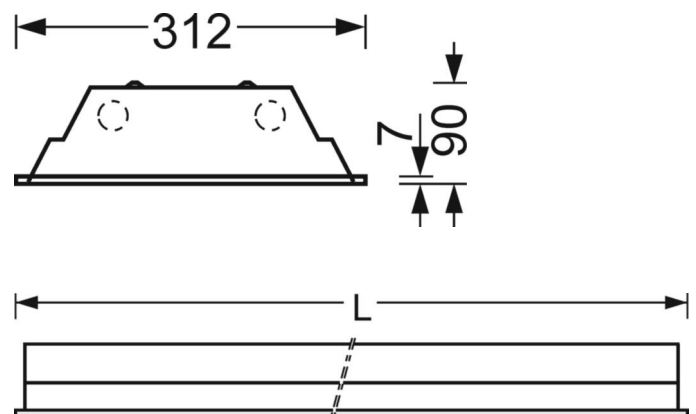

Sports hall luminaires - White louvre - direct wide distribution

Sheet steel housing with uniformly wide all-round edge and 7 mm raised edges for concealed symmetrical rail constructions and cut-out ceilings; Housing colour traffic white RAL 9016; Light distribution direct wide distribution by means of White louvre of sheet steel, With stable, smooth cross blades; painted white similar to RAL 9016; with V reflector, can be folded down on one side; ball-proof. Louvre fastening is via spring-loaded ball-proof catches that can only be opened with tools, UGR (4H/8H) 19.8. Electrical connection via 3-pole connection terminal with plug-in contacts.; With changeover converter for emergency lighting operation on request. Mounting bracket BBT for concealed symmetrical rail constructions or recessed ceiling, order separately.

MECHANICS

Housing colour	traffic white RAL 9016
Dimensions (LxWxH/DxH)	1548mm x 312mm x 90mm
Depth	83mm
Ceiling system	concealed symmetrical rail construction [VS], cut-out ceilings [AD]
Ceiling cut-out (LxW/D)	1535mm x 300mm
Installation depth	250mm [AD]; 250mm [VS]
Weight (net)	12.27kg
Type of installation	Ceiling installation individual mounting

DEEP-LINK

<https://www.regiolux.de/en/article/78120024100>

Reference	LED 9700lm 840
ηLB	100 %
Φ ↓/↑	100 % / 0 %
UGR lat./long.	19.5 / 19.8

Dimensions

L	1548 mm	Length
B	312 mm	Width
H	90 mm	Height
T	83 mm	Depth
DA(L)	1535 mm	Cutting dimension length
DA(B)	300 mm	Cutting dimension width
Et(AD)	250 mm	Ceiling distance minimum (cut-out ceiling)
Et(VS)	250 mm	Ceiling distance minimum (concealed symmetrical)
MLVS	1550 mm	Module dimension length (concealed symmetrical)
MBVS	312.5 mm	Module dimension width (concealed symmetrical)
